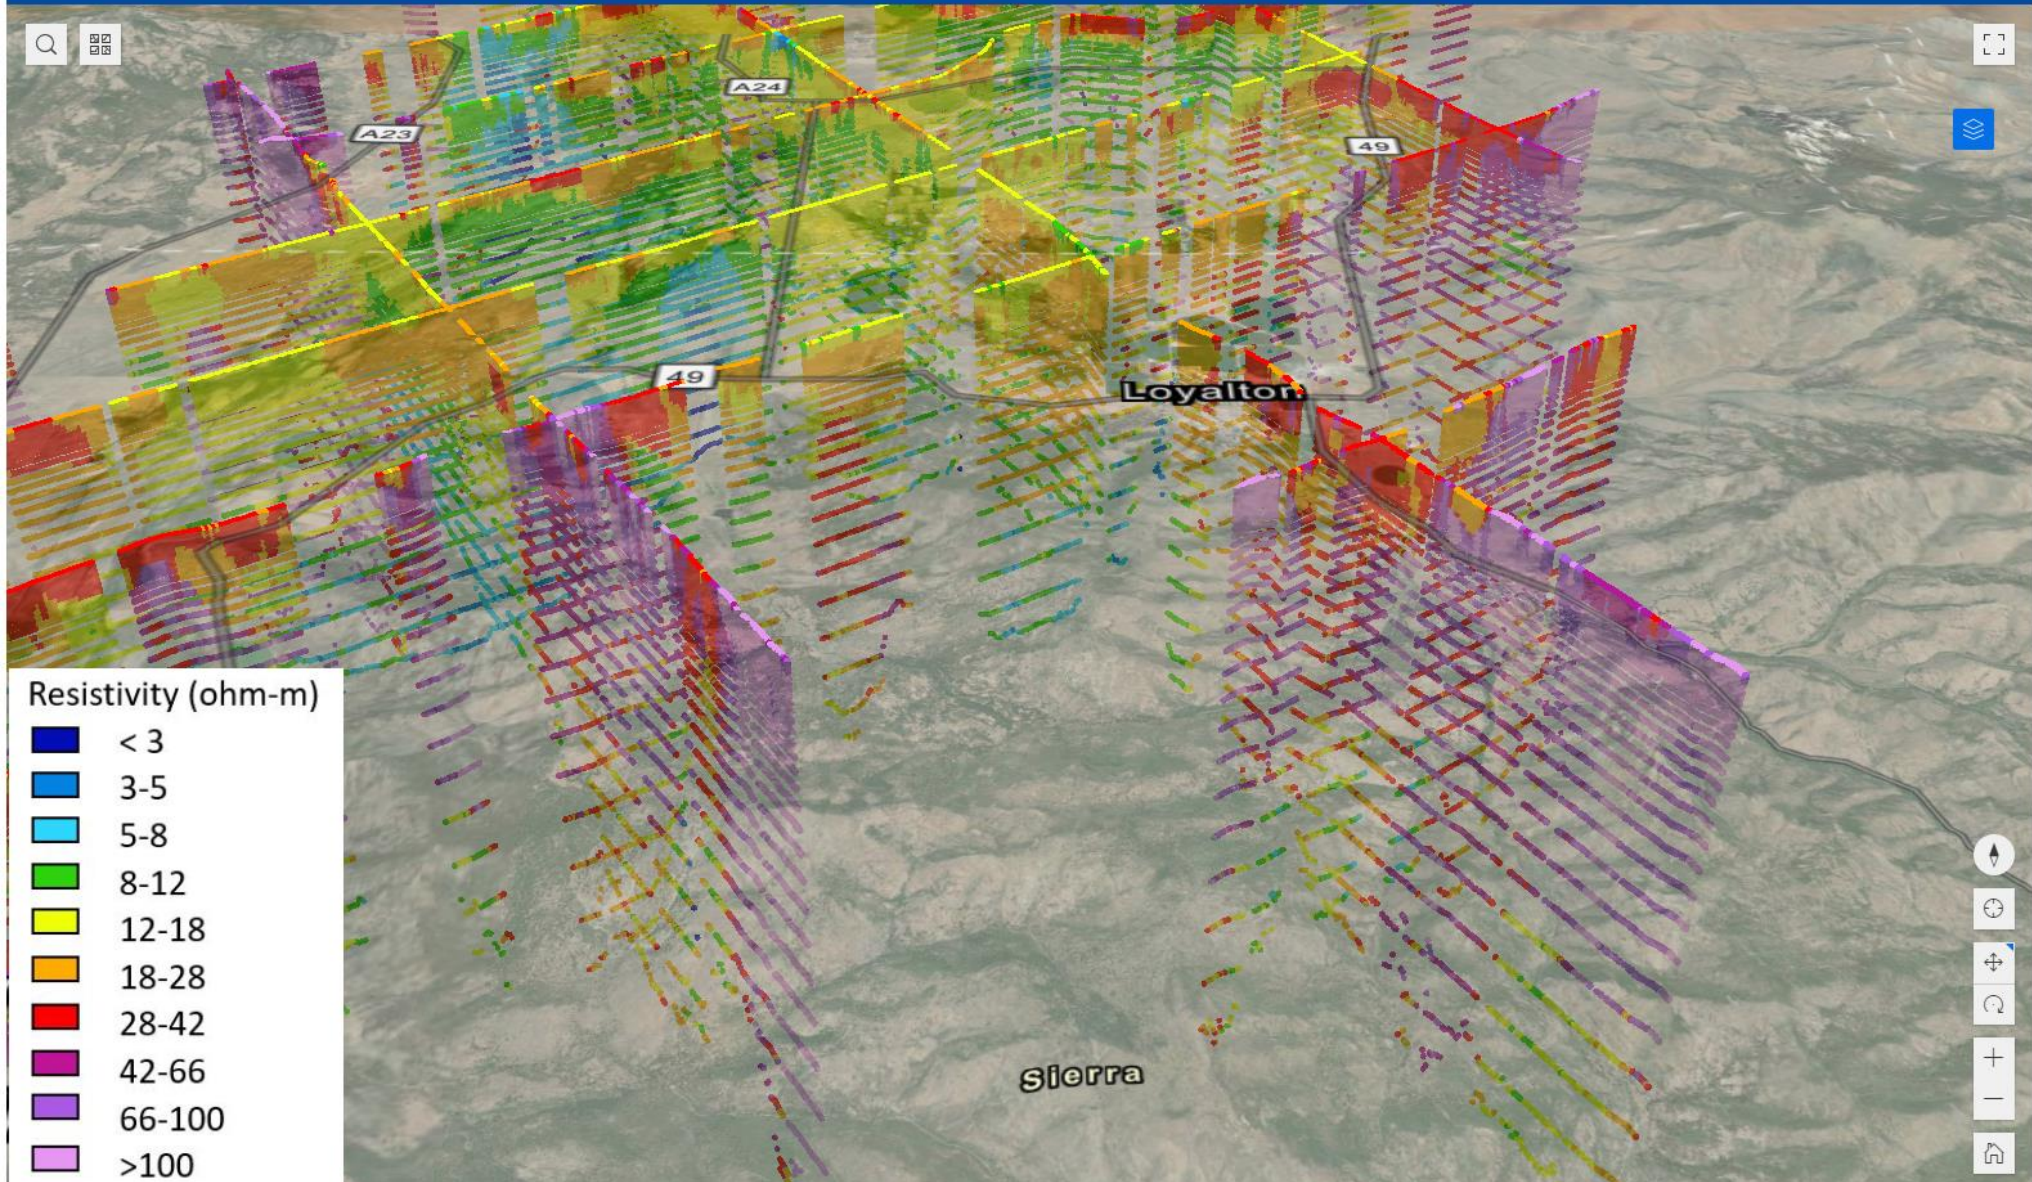

AEM Electrical Resistivity Data